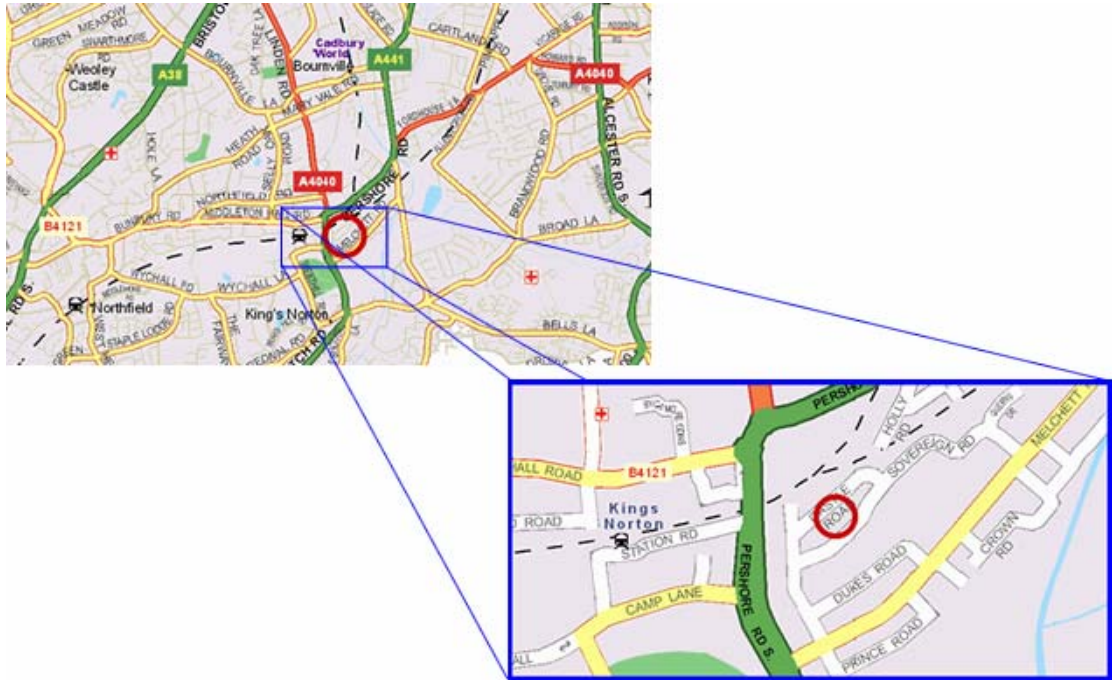

### How to get to our Birmingham Office.

#### From the M42

- Exit to the M42 at Junction 2 sign posted City Centre
- Follow the dual carriageway trunk road to the large roundabout and take the third exit onto A441
- At the next mini roundabout, go straight over onto A441 Redditch Road
- At the next roundabout, go straight over continuing on A441 Redditch Road
- At the next roundabout, go straight over continuing on A441 Redditch Road
- At the next roundabout, go straight over onto A441 Pershore Road South
- Stay in the right hand lane
- At the traffic lights Turn right onto Melchett Road; past the Car Showroom
- Turn left onto Sovereign Road
- Take the second turning on the right onto Castle Road
- Autotech are the last building on the right.