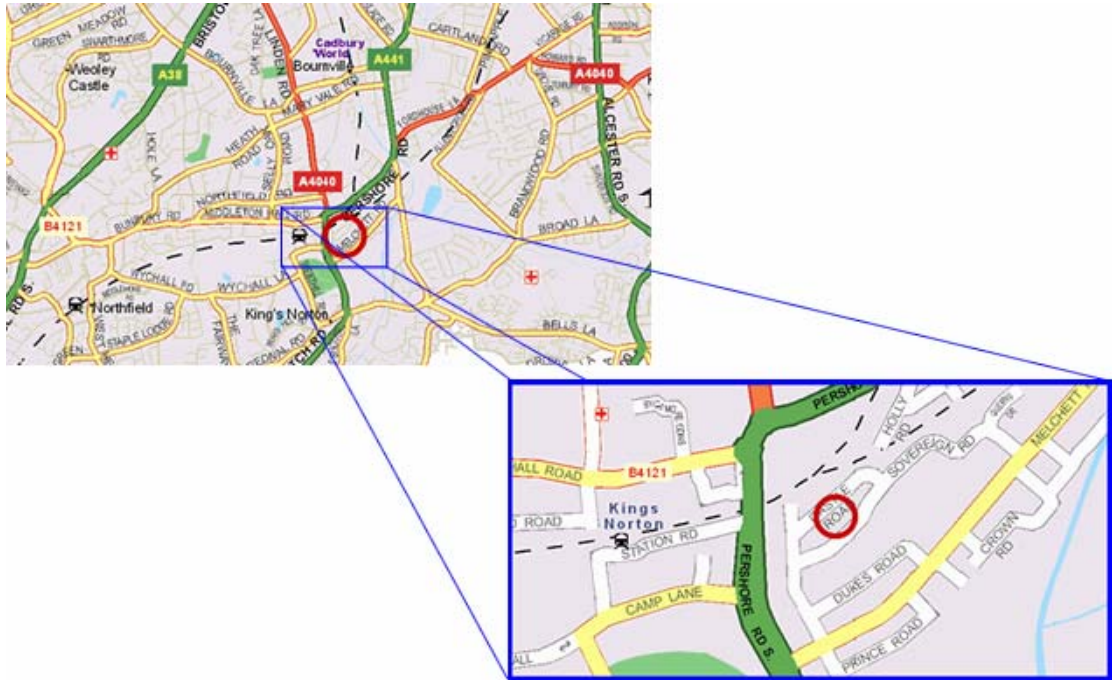

How to get to our Birmingham Office.

From the M42

- Exit to the M42 at Junction 2 sign posted City Centre
- Follow the dual carriageway trunk road to the large roundabout and take the third exit onto A441
- At the next mini roundabout, go straight over onto A441 Redditch Road
- At the next roundabout, go straight over continuing on A441 Redditch Road
- At the next roundabout, go straight over continuing on A441 Redditch Road
- At the next roundabout, go straight over onto A441 Pershore Road South
- Stay in the right hand lane
- At the traffic lights Turn right onto Melchett Road; past the Car Showroom
- Turn left onto Sovereign Road
- Take the second turning on the right onto Castle Road
- Autotech are the last building on the right.